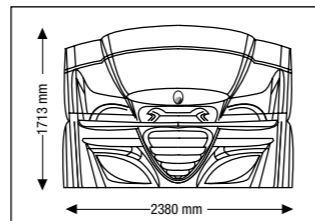

Abmessungen L x B x H Unit Dimension

geschlossen: 2.380 mm x 1.430 mm x 1.713 mm
closed: 2,380 mm x 1,430 mm x 1,713 mm
geöffnet: 2.380 mm x 1.430 mm x 2.087 mm
opened: 2,380 mm x 1,430 mm x 2,087 mm

Optional

easyCare
controlled by cpi
Power Package

Designvarianten:
Chrom oder Carbon

Design edition:
Chrome or carbon