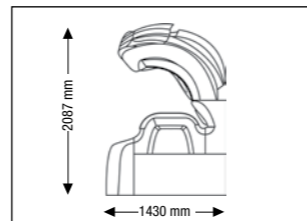

Abmessungen L x B x H Unit Dimension

geschlossen: 2.380 mm x 1.430 mm x 1.713 mm
 closed: 2,380 mm x 1,430 mm x 1,713 mm
 geöffnet: 2.380 mm x 1.430 mm x 2.087 mm
 opened: 2,380 mm x 1,430 mm x 2,087 mm

Bench: 24 x 200 W (190 cm) intelliSun tube

Nominal power: 12,800 W (without aircon),
 14,060 W (with aircon)

Abmessungen L x B x H Unit Dimension

geschlossen: 2.380 mm x 1.430 mm x 1.713 mm
 closed: 2,380 mm x 1,430 mm x 1,713 mm
 geöffnet: 2.380 mm x 1.430 mm x 2.087 mm
 opened: 2,380 mm x 1,430 mm x 2,087 mm

Abmessungen L x B x H Unit Dimension

- geschlossen: 2.380 mm x 1.430 mm x 1.534 mm
 closed: 2,380 mm x 1,430 mm x 1,534 mm
 geöffnet: 2.380 mm x 1.430 mm x 1.942 mm
 opened: 2,380 mm x 1,430 mm x 1,942 mm

Abmessungen L x B x H Unit Dimension

geschlossen: 2.380 mm x 1.430 mm x 1.534 mm
 closed: 2,380 mm x 1,430 mm x 1,534 mm
 geöffnet: 2.380 mm x 1.430 mm x 1.942 mm
 opened: 2,380 mm x 1,430 mm x 1,942 mm