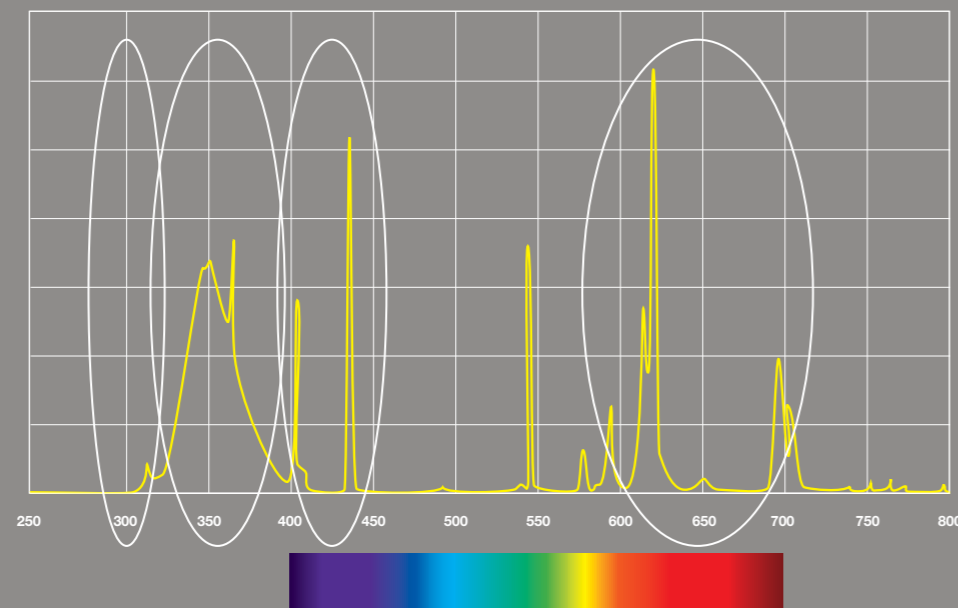

Vier Spektren von Licht in einer einzigen Röhre.

Licht stimuliert, schenkt Kraft und Glücksmomente. Die patentierte Hurricane Röhre vereint die vier wichtigsten Wellenlängen des Lichts und gibt so all seine Eigenschaften an die Haut weiter.

Light stimulates and gives strength and moments of happiness. The patented hurricane tube combines the four most important wavelengths of light and thereby passes on all of its properties to the skin.

*Four spectrums of light
in just one tube.*

1. UVB

regt die Bildung von Melanin und lebenswichtigem Vitamin D an.

UVB stimulates the production of melanin and vital vitamin D.

2. UVA

verleiht der Haut eine natürliche, intensive und attraktive Bräune.

UVA gives the skin a natural, intensive and attractive tan.

3. Blaues Licht

reinigt die Haut und schenkt einen gesunden und makellosen Teint.

Blue light cleanses the skin and ensures a healthy and blemish-free complexion.

4. Rotes Licht (Collagen)

regt die Collagenbildung an und verjüngt und beruhigt die Haut sichtbar.

Red light (Collagen) stimulates the collagen production and makes the skin appear noticeably younger and more soothed.