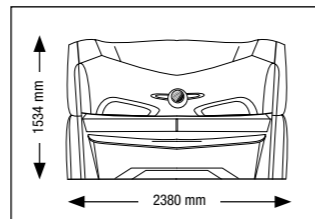

Abmessungen L x B x H Unit Dimension

geschlossen: 2.380 mm x 1.430 mm x 1.713 mm
 closed: 2,380 mm x 1,430 mm x 1,713 mm
 geöffnet: 2.380 mm x 1.430 mm x 2.087 mm
 opened: 2,380 mm x 1,430 mm x 2,087 mm

Bench: 24 x 200 W (190 cm) intelliSun tube

Nominal power: 12,800 W (without aircon),
 14,060 W (with aircon)

Abmessungen L x B x H Unit Dimension

geschlossen: 2.380 mm x 1.430 mm x 1.713 mm
 closed: 2,380 mm x 1,430 mm x 1,713 mm
 geöffnet: 2.380 mm x 1.430 mm x 2.087 mm
 opened: 2,380 mm x 1,430 mm x 2,087 mm

Abmessungen L x B x H Unit Dimension

- geschlossen: 2.380 mm x 1.430 mm x 1.534 mm
 closed: 2,380 mm x 1,430 mm x 1,534 mm
 geöffnet: 2.380 mm x 1.430 mm x 1.942 mm
 opened: 2,380 mm x 1,430 mm x 1,942 mm

Abmessungen L x B x H Unit Dimension

geschlossen: 2.380 mm x 1.430 mm x 1.534 mm
 closed: 2,380 mm x 1,430 mm x 1,534 mm
 geöffnet: 2.380 mm x 1.430 mm x 1.942 mm
 opened: 2,380 mm x 1,430 mm x 1,942 mm