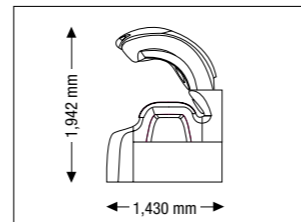

### Unit Dimensions L x B x H

closed: 2,380 mm x 1,430 mm x 1,534 mm  
opened: 2,380 mm x 1,430 mm x 1,942 mm