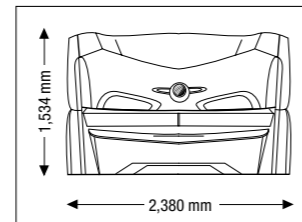

## Collarium® mon amie deluxe s

- Canopy:** 8 x 180 W Collagen-Plus tube (210 cm)  
4 x 160 W Collagen-Plus tube (180 cm)  
14 x 180 W UV tube (210 cm)  
**90 Ruby-Collagen-Boosters**  
(face, décolleté, legs)
- Bench:** 10 x 120 W Collagen-Plus tube (190 cm)  
10 x 120 W UV tube (190 cm)

### Unit Dimensions L x B x H

closed: 2,380 mm x 1,430 mm x 1,534 mm  
opened: 2,380 mm x 1,430 mm x 1,942 mm